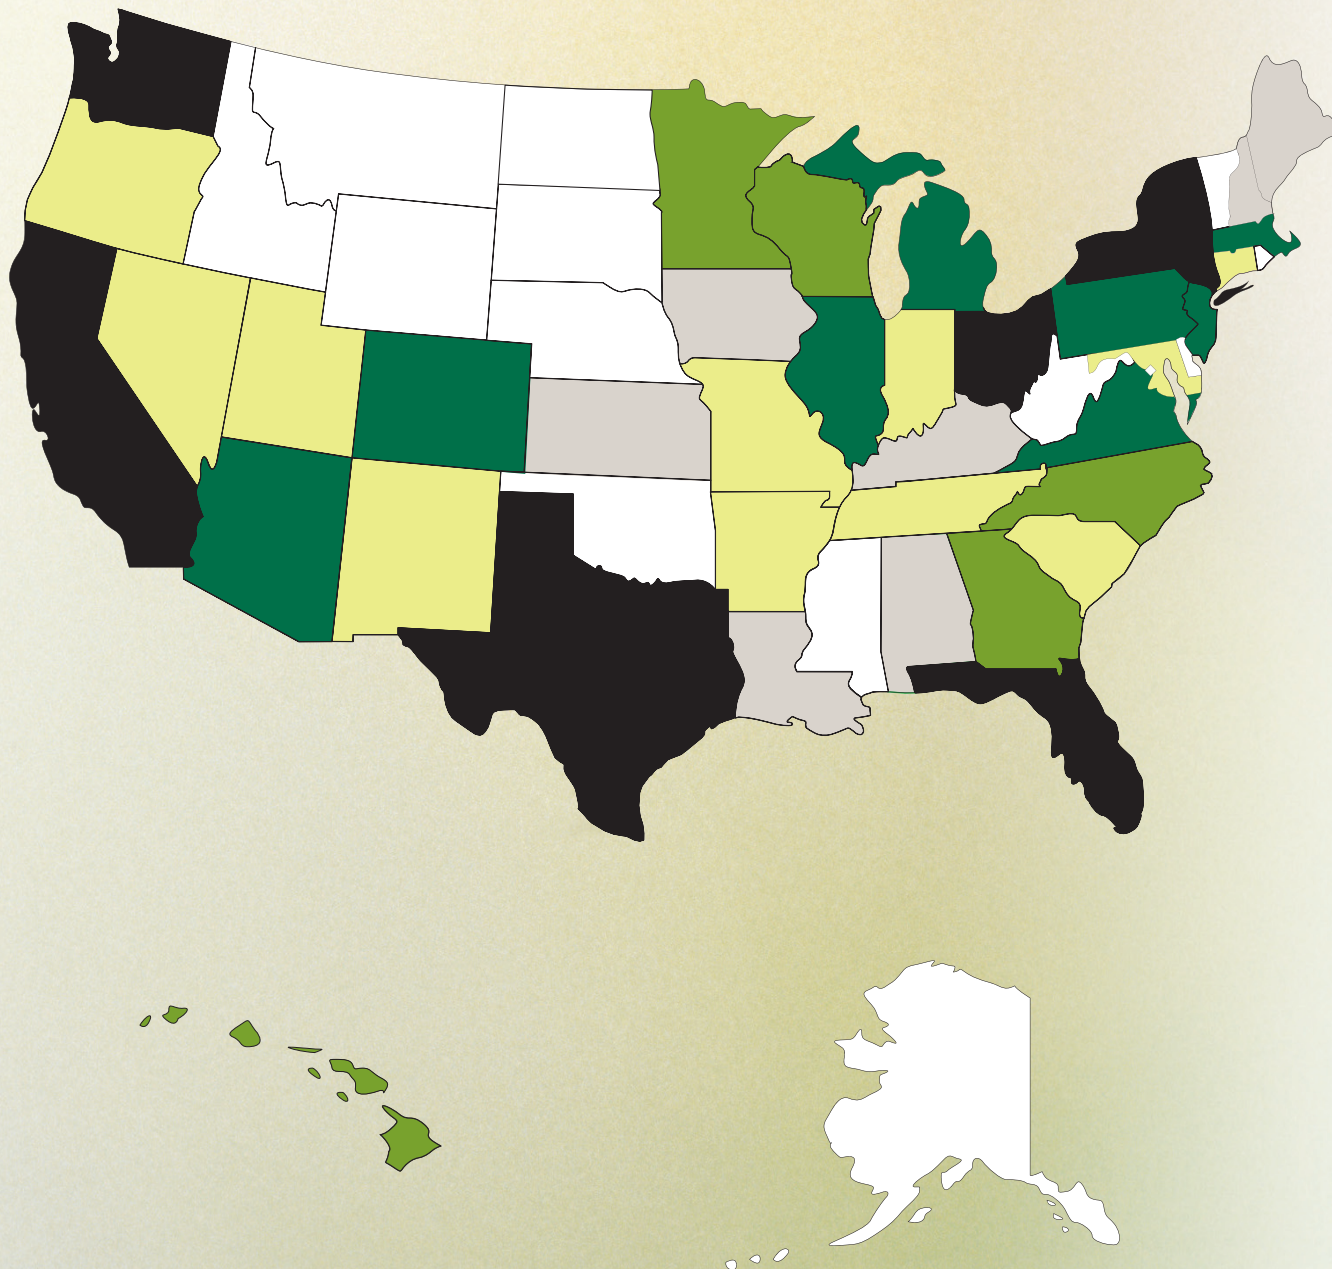

# POPULATION OF MASSAGE THERAPISTS BY STATE

**POPULATION OF MASSAGE THERAPISTS BY STATE**

- 10,000—36,200
- 5,000—9,999
- 3,500—4,999
- 2,000—3,499
- 1,000—1,999
- 500—999

July 2009